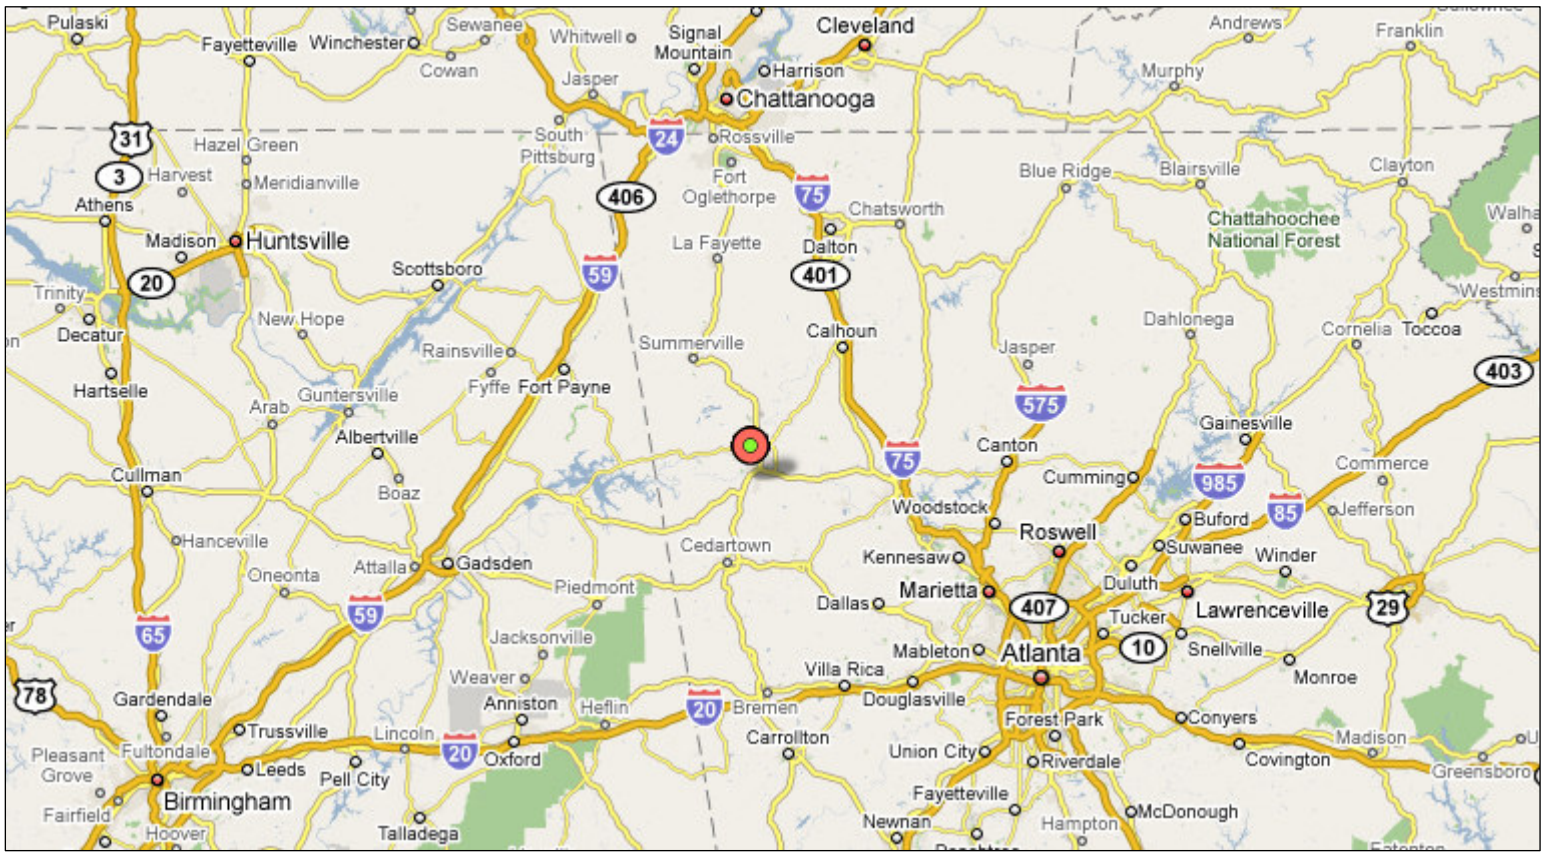

F&P Georgia is located at 88 Enterprise Drive in Rome, Georgia, 30161.

Rome is in the northwest corner of the state of Georgia about 90 minutes from the Atlanta airport (North-West)

The plant is located in Southwest Rome just off Hwy 411 in the Floyd Industrial Part

Take Industrial Blvd off Hwy 411 where there is a BP Gas station and a large Floyd Industrial Park sign.  
Make your next right onto Superior Drive then follow that to Enterprise Drive.  
Make a left at Enterprise Drive and you'll see the plant on the left..