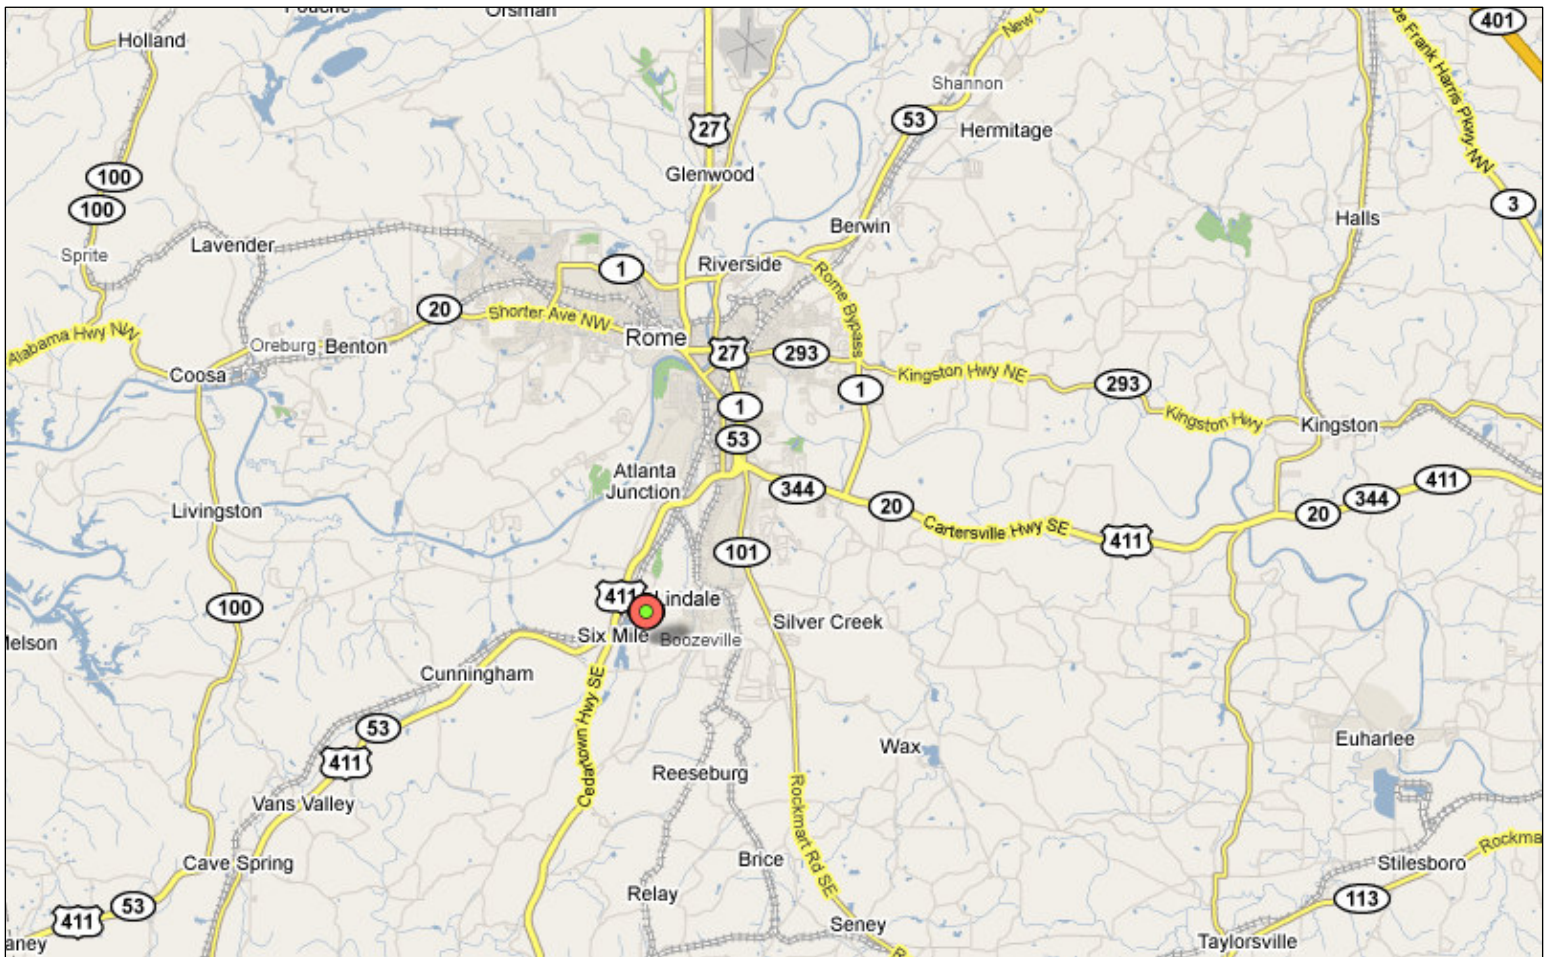

F&P Georgia is located at 88 Enterprise Drive in Rome, Georgia, 30161.

Rome is in the northwest corner of the state of Georgia about 90 minutes from the Atlanta airport (North-West)

The plant is located in Southwest Rome just off Hwy 411 in the Floyd Industrial Part

Take Industrial Blvd off Hwy 411 where there is a BP Gas station and a large Floyd Industrial Park sign.  
Make your next right onto Superior Drive then follow that to Enterprise Drive.  
Make a left at Enterprise Drive and you'll see the plant on the left..