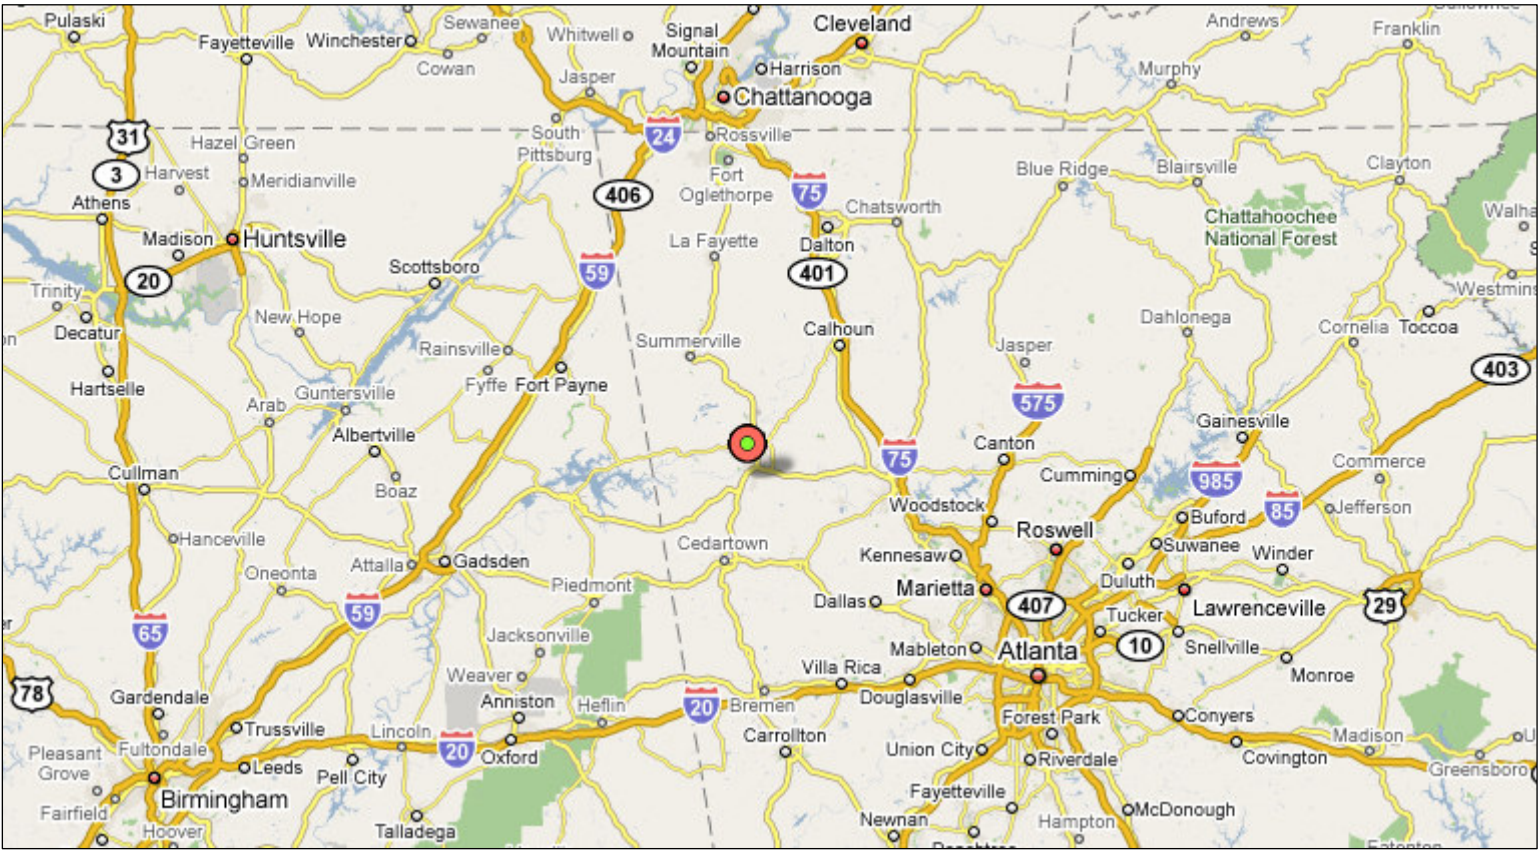

F&P Georgia Mfg. Inc. is located at 88 Enterprise Drive in Rome, Georgia, 30161.
Rome is in the northwest corner of the state of Georgia about 90 minutes from the Atlanta airport. (North-West)

The plant is located in Southwest Rome just off Hwy 411 in the Floyd Industrial Part

Take Industrial Blvd off Hwy 411 where there is a BP Gas station and a large Floyd Industrial Park sign.
Make your next right onto Superior Drive then follow that to Enterprise Drive.
Make a left at Enterprise Drive and you'll see the plant on the left..