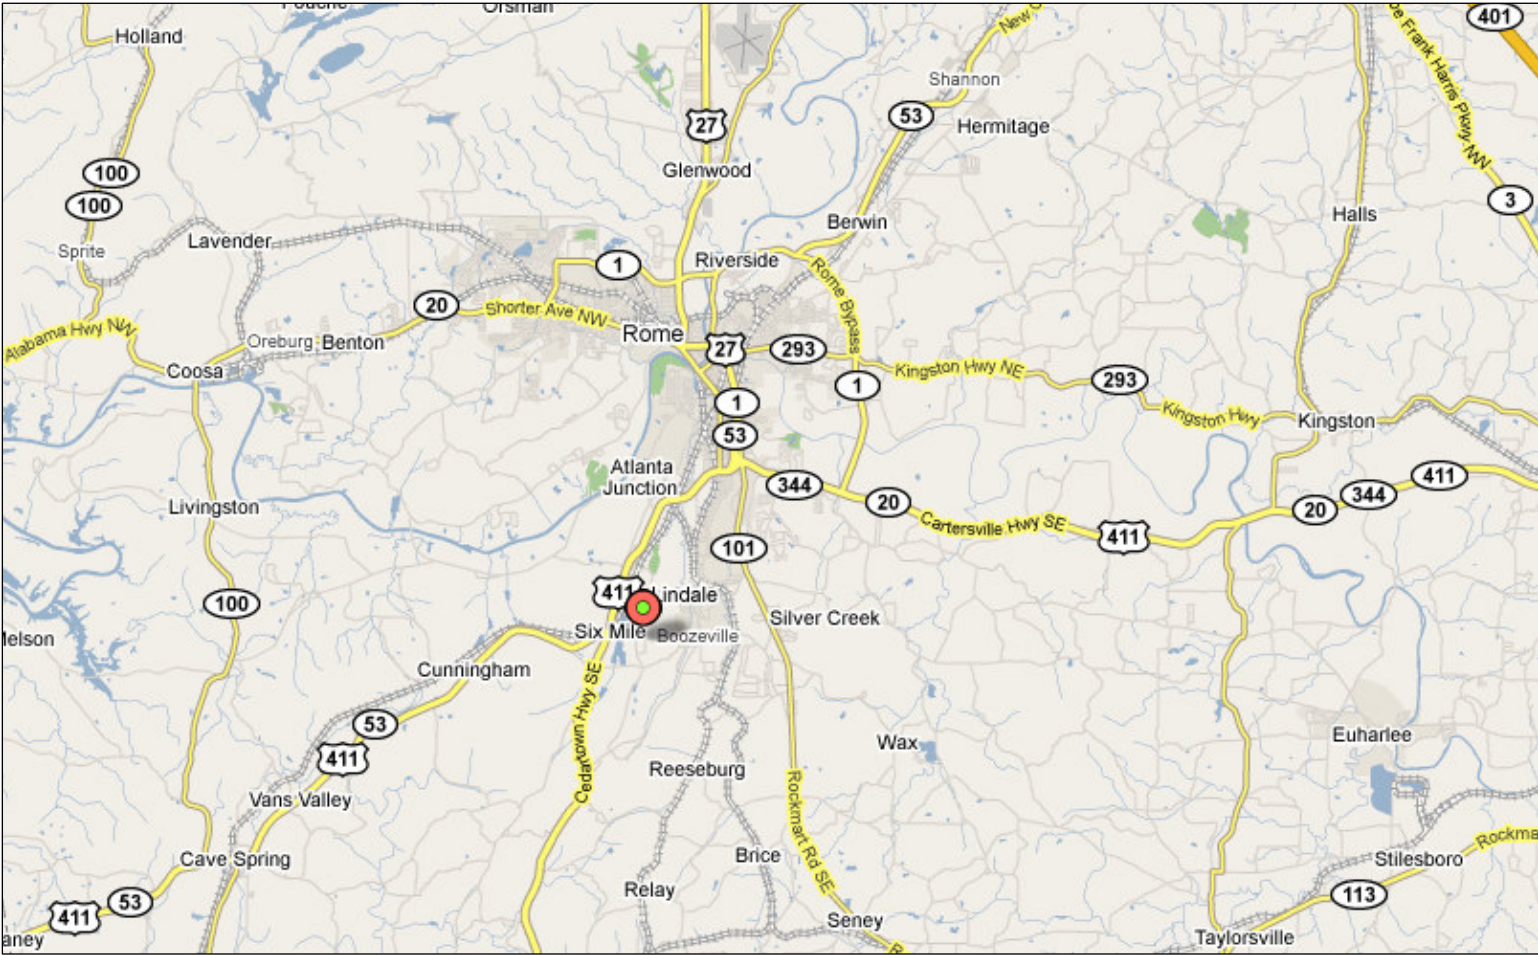

F&P Georgia Mfg. Inc. is located at 88 Enterprise Drive in Rome, Georgia, 30161.
Rome is in the northwest corner of the state of Georgia about 90 minutes from the Atlanta airport. (North-West)

The plant is located in Southwest Rome just off Hwy 411 in the Floyd Industrial Part

Take Industrial Blvd off Hwy 411 where there is a BP Gas station and a large Floyd Industrial Park sign.
Make your next right onto Superior Drive then follow that to Enterprise Drive.
Make a left at Enterprise Drive and you'll see the plant on the left..